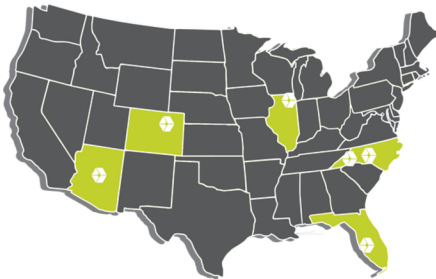

CIVIL ENGINEERING

CONSTRUCTION MANAGEMENT

LAND SURVEYING

ABOUT CAGE

CAGE is a full-service consulting firm offering comprehensive solutions to a diverse range of clients. Our team of skilled civil engineers, construction managers, and land surveyors provide unparalleled expertise to every facet of our clients' projects. With nationwide licenses, registrations and extensive experience, we're recognized as a trusted partner in the land development industry.

NATIONAL REACH

OFFICE LOCATIONS

Illinois | Colorado | North Carolina | Arizona | Florida

OUR CULTURE

At CAGE our goal is not to be good....It's to be extraordinary. Extraordinary performance comes from extraordinary people. A culture where each team member can become the best version of themselves is the foundation for our extraordinary organization.