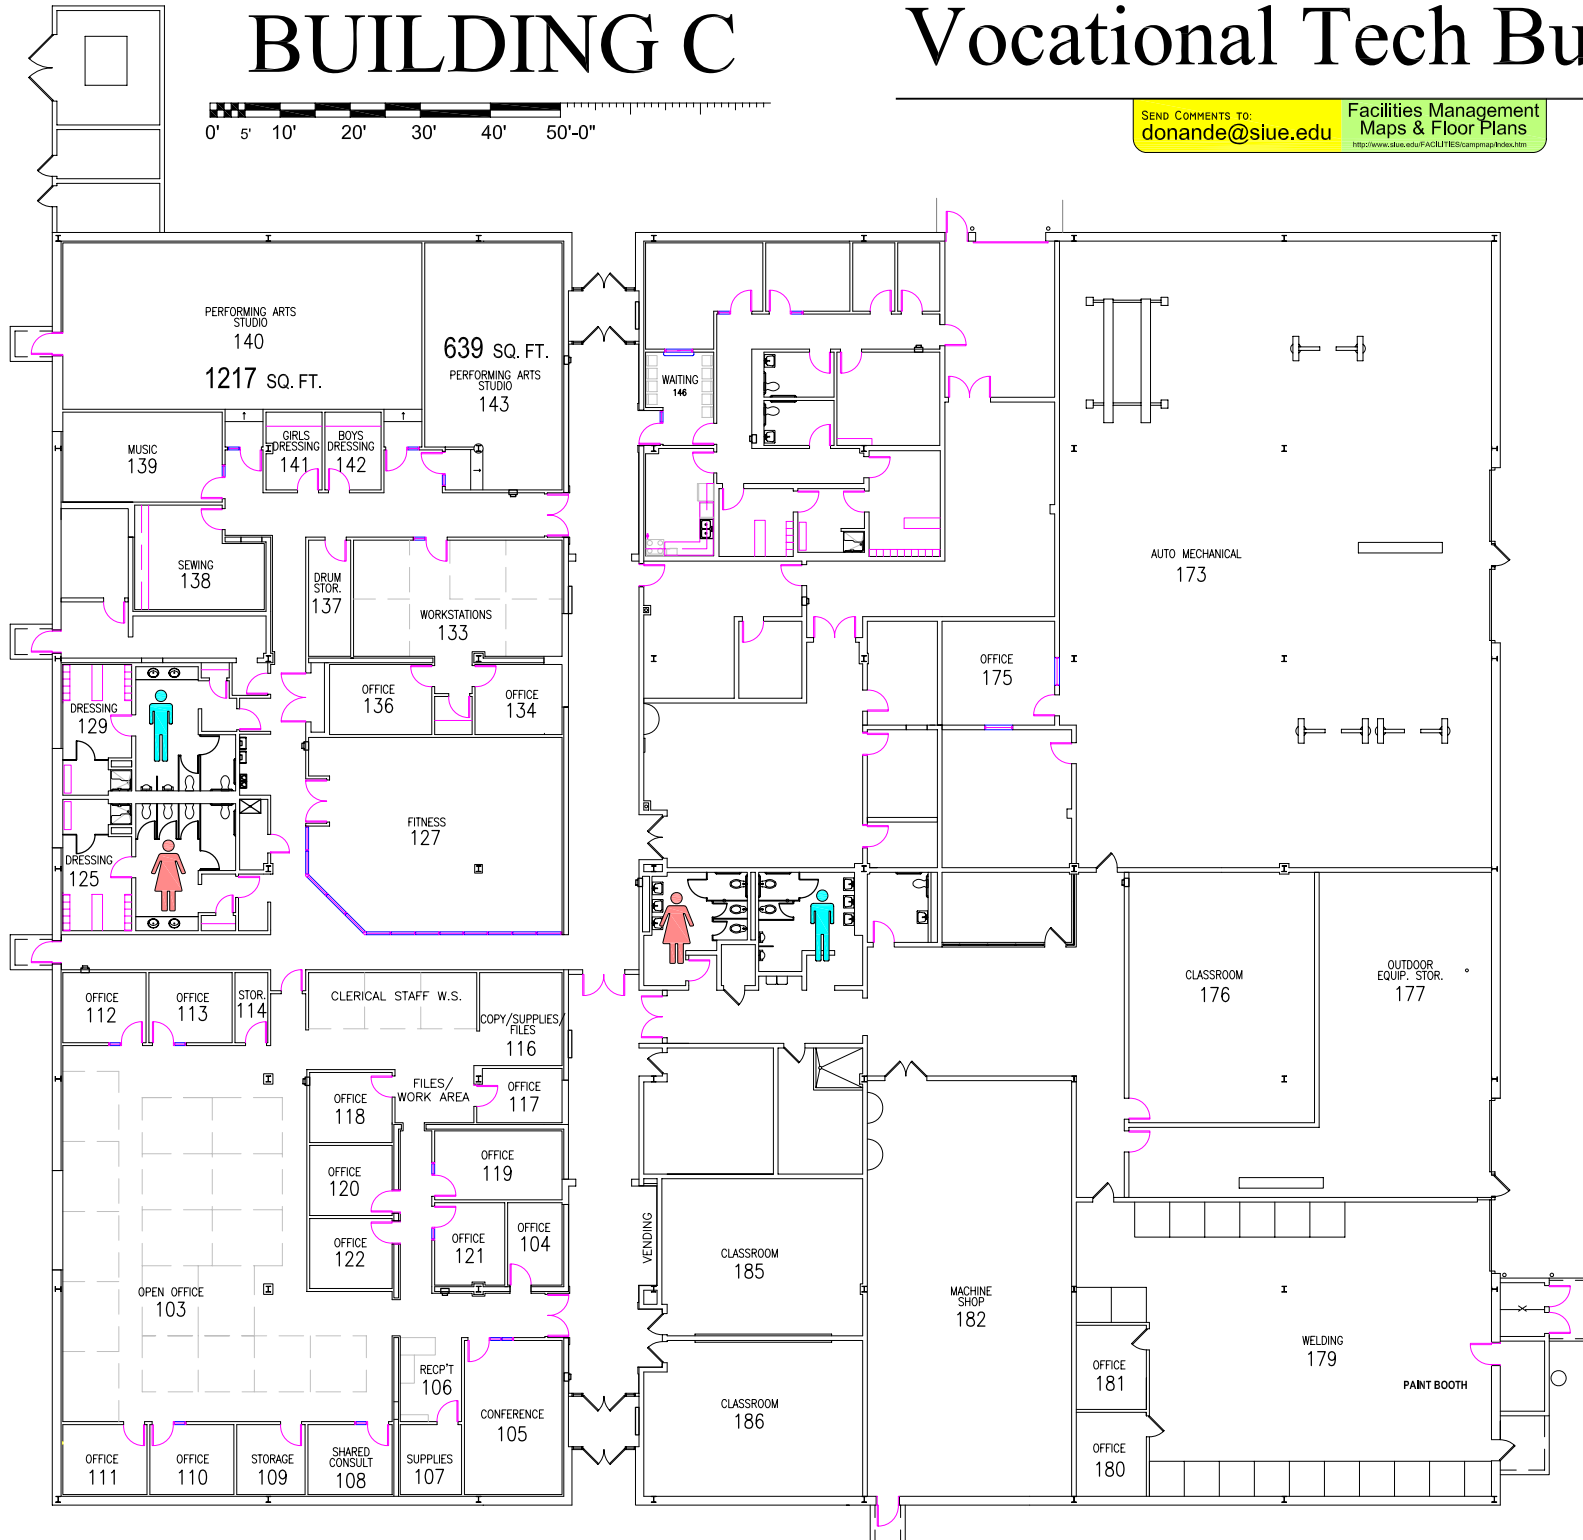

BUILDING C

Vocational Tech Building

SEND COMMENTS TO:
donande@siue.edu