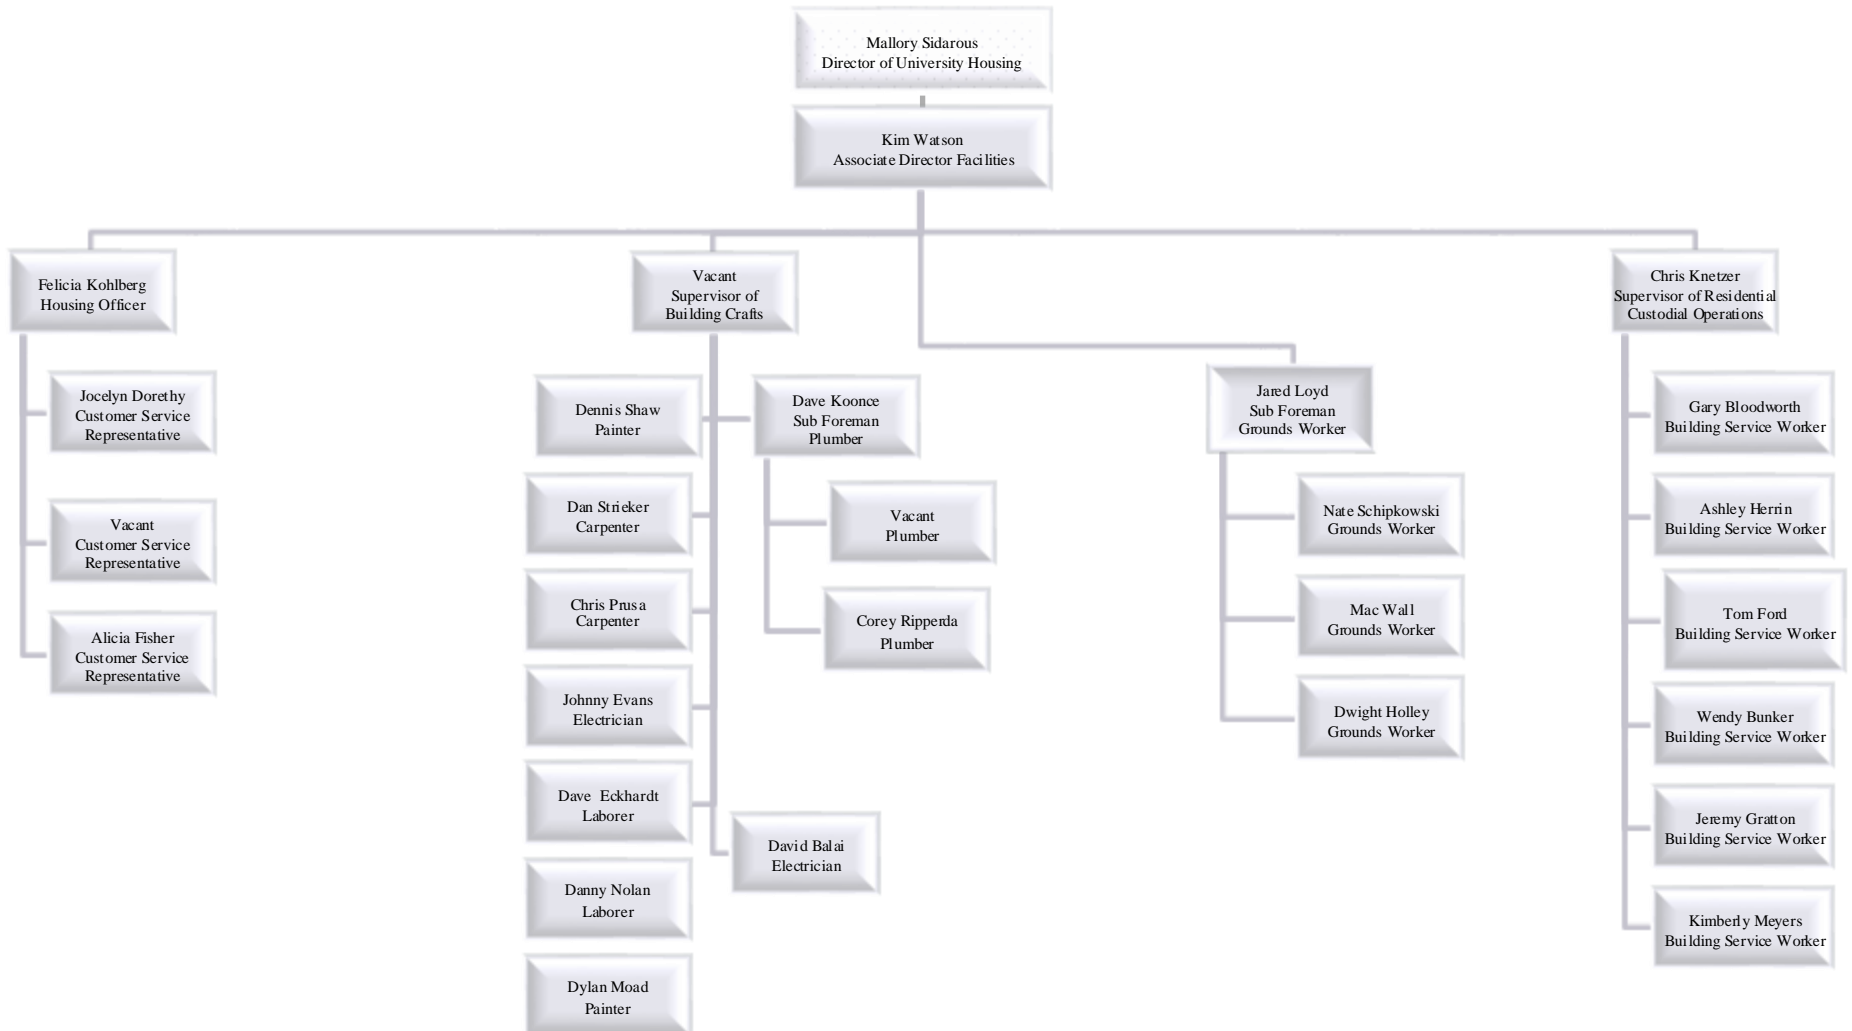

Mallory Sidarous
Director of University Housing

Dann Rosner
Associate Director of Housing
Operations

Kiersten Wascher
Housing Representative

Kara Wiemers
Assignments Coordinator

Bridgette Connolly
Marketing Specialist

Donna Gray
Housing Representative

SOUTHERN ILLINOIS UNIVERSITY EDWARDSVILLE

University Housing - 2024-2025

8/27/2024